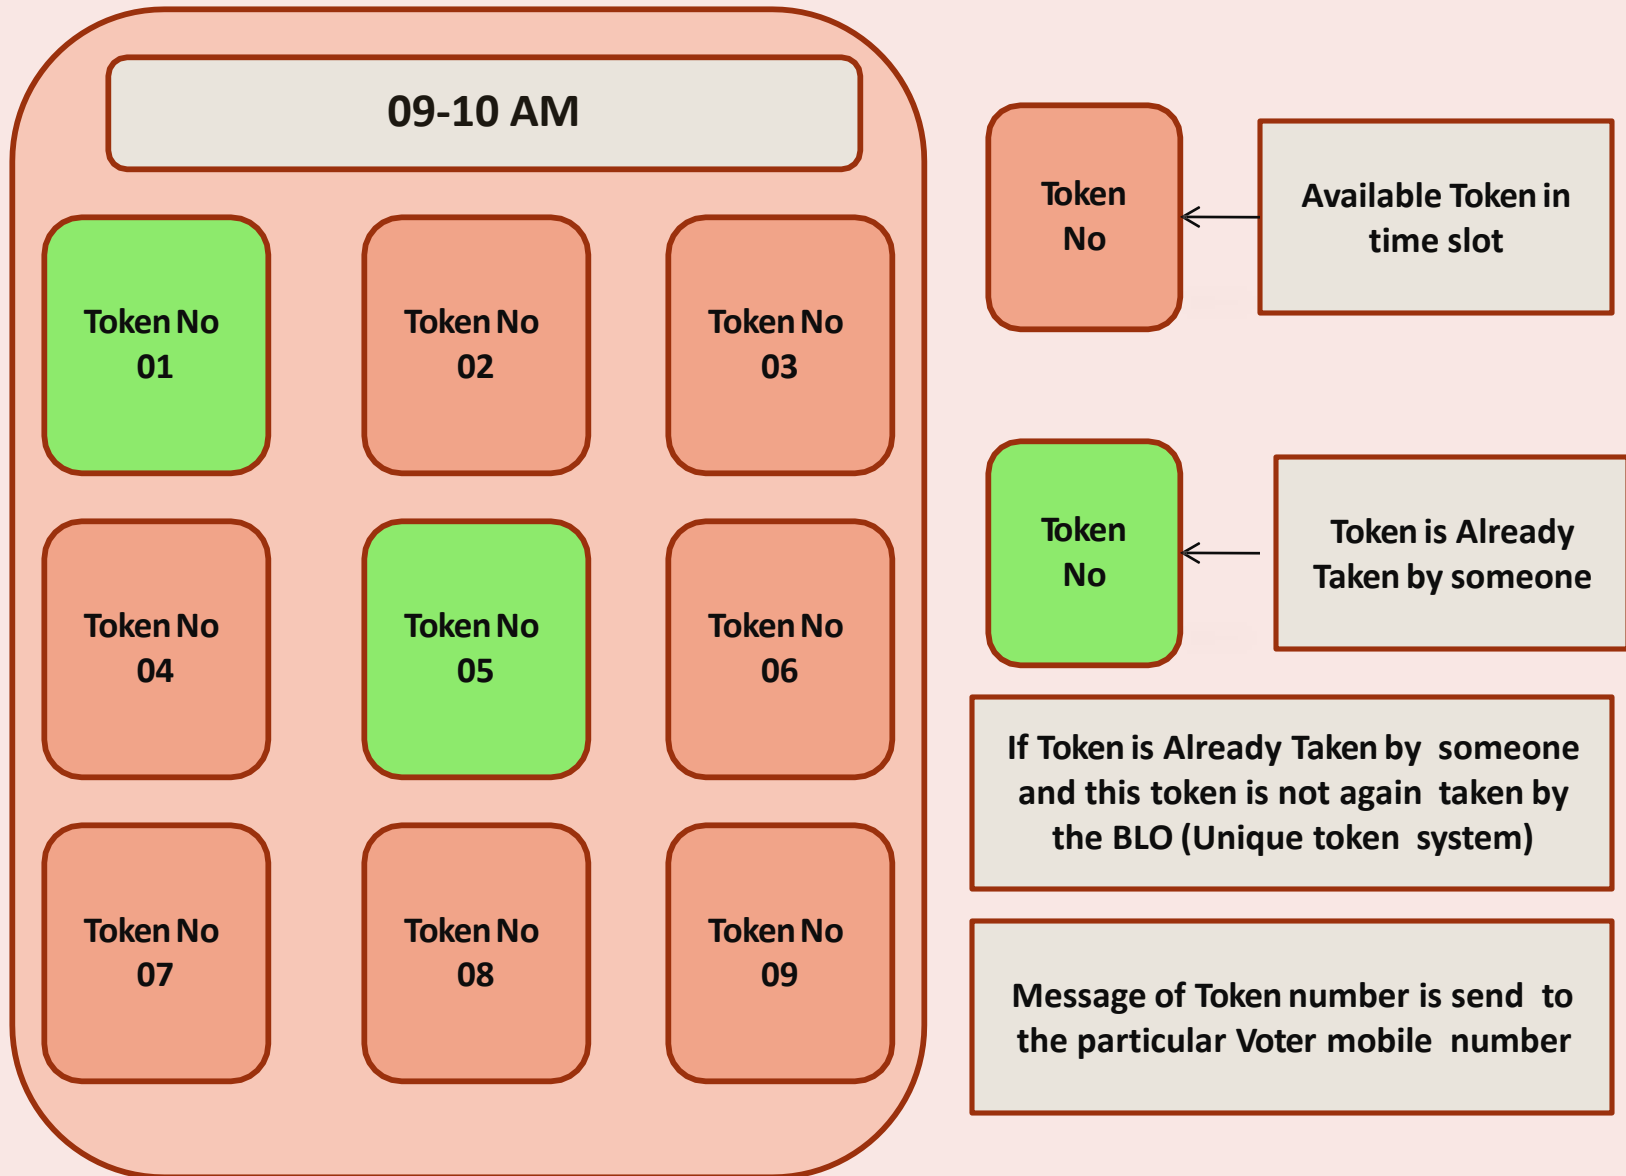

**UNIQUE TOKEN GENERATE SYSTEM FOR
QUEUE LESS VOTING**

1. QLESS VOTING TOKEN SYSTEM WORK IN TWO MODULES.
 1. SELF TOKEN GENERATED BY VOTER
 2. OR TOKEN GENERATED BY THE BLO.

1. SELF TOKEN GENERATED BY VOTER

Enter Voter Card Number

Submit

**Open the basic details
of the voter to verify.**

Generate Token

1. TOKEN GENERATE ACCORDING TO SELECTED TIME

2. TOKEN GENERATED BY THE BLO.

1. First of all Login by the BLO
2. According to the Polling Station list of all voter shown to BLO

Pooja
Epic no. mno0123

Search by Epic numner

Enter the Epic /voter ID Number to search the particular voter and select the person . At the same time of Token list will open to choose the token.

Token No 01	Token No 01	Token No 01
Token No 01	Token No 01	Token No 01
Token No 01	Token No 01	Token No 01

**Your Token is expired please
Re-Schedule the token
by BLO**

**Prashant
Epic No. abc0123**

**Your Token Number is 01
Valid at Time 09:30 to 10:00**

Re-Schedule the token

**If the generated token is expired
then BLO has authorized to Re-
Schedule the token against
previous token next available
nearest time**