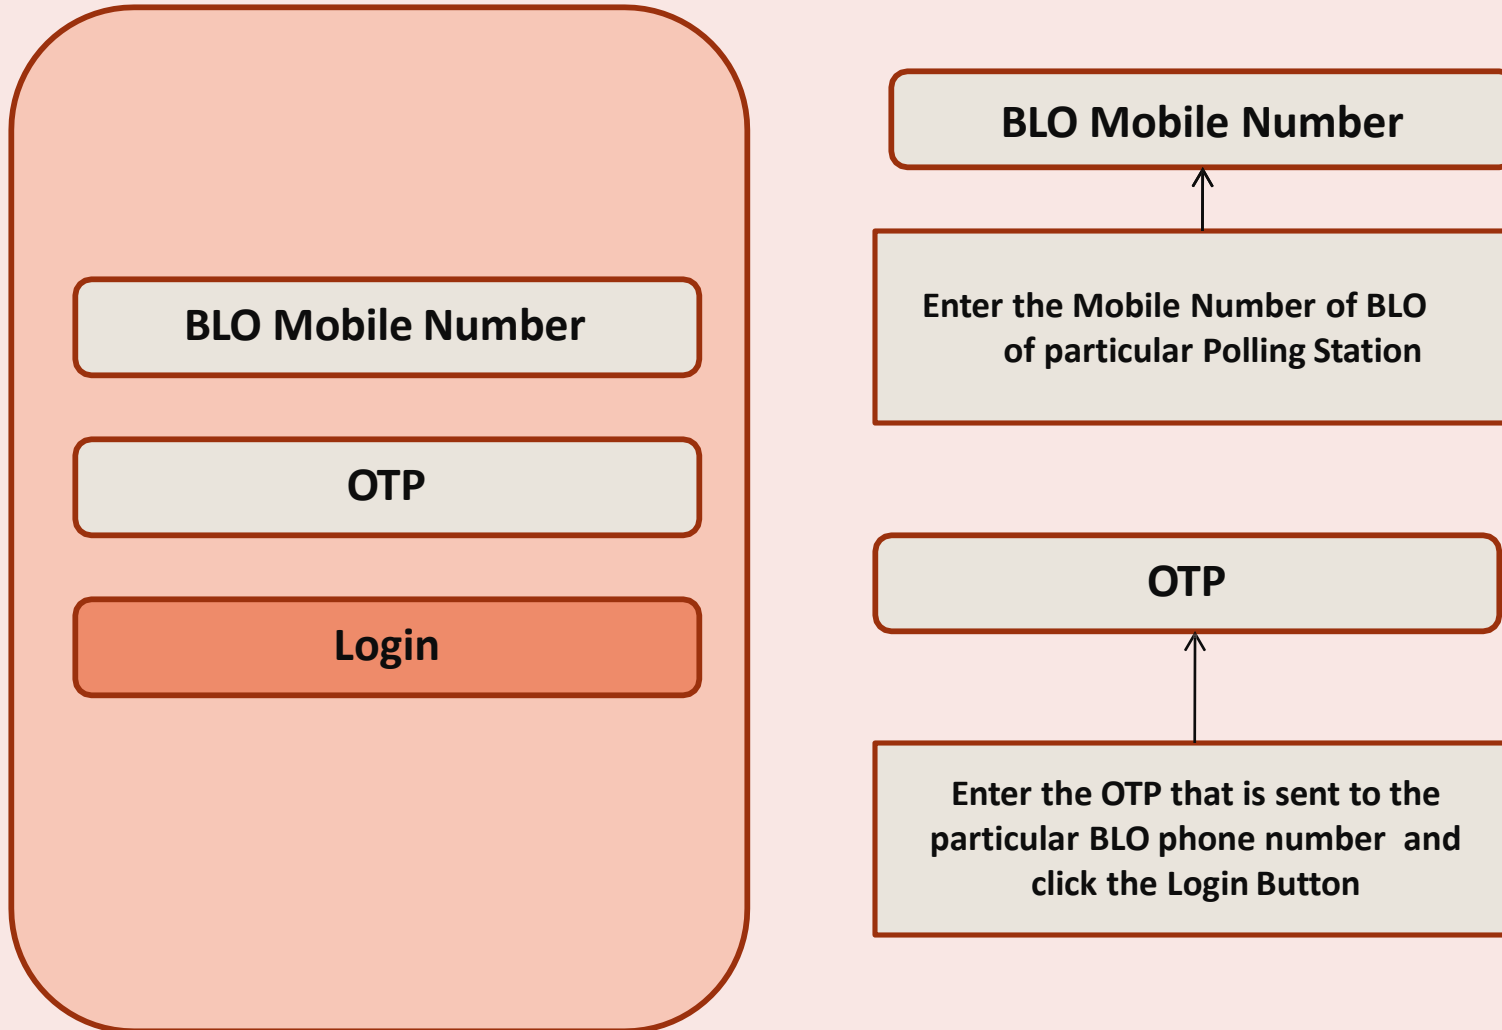

**UNIQUE TOKEN GENERATE SYSTEM FOR
QUEUE LESS VOTING**

1. QLESS VOTING TOKEN SYSTEM WORK IN TWO MODULES.
 1. SELF TOKEN GENERATED BY VOTER
 2. OR TOKEN GENERATED BY THE BLO.

1. SELF TOKEN GENERATED BY VOTER

Enter Voter Card Number

Submit

**Open the basic details
of the voter to verify.**

Generate Token

1. TOKEN GENERATE ACCORDING TO SELECTED TIME

2. TOKEN GENERATED BY THE BLO.

1. First of all Login by the BLO
2. According to the Polling Station list of all voter shown to BLO

Pooja
Epic no. mno0123

Search by Epic numner

Enter the Epic /voter ID Number to search the particular voter and select the person . At the same time of Token list will open to choose the token.

Token No 01	Token No 01	Token No 01
Token No 01	Token No 01	Token No 01
Token No 01	Token No 01	Token No 01

**Your Token is expired please
Re-Schedule the token
by BLO**

**Prashant
Epic No. abc0123**

**Your Token Number is 01
Valid at Time 09:30 to 10:00**

Re-Schedule the token

**If the generated token is expired
then BLO has authorized to Re-
Schedule the token against
previous token next available
nearest time**